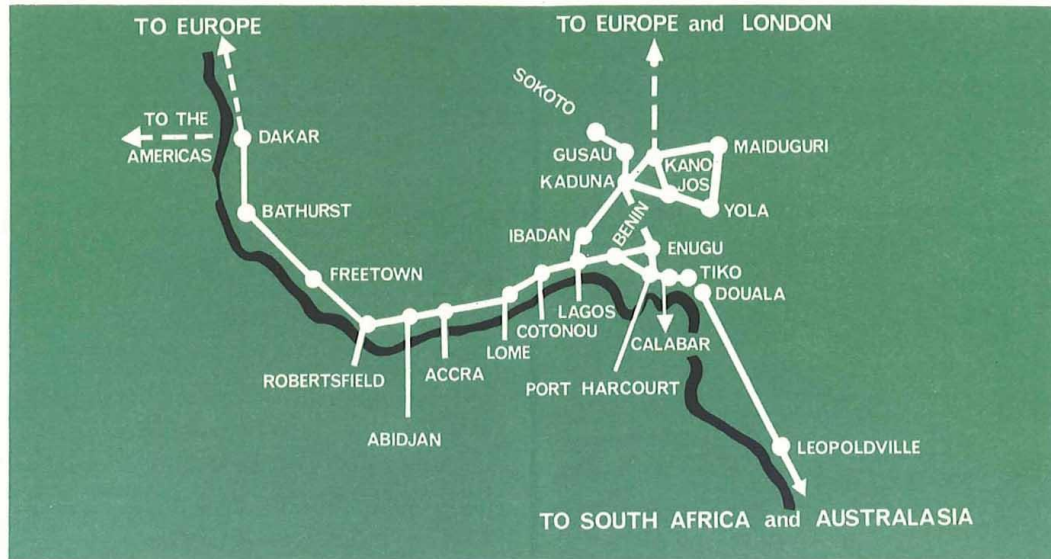

NIGERIA AIRWAYS

CALENDAR 1964-65

	October	November	December	January	February	March
S	4 11 18 25	1 8 15 22 29	6 13 20 27	3 10 17 24 31	7 14 21 28	7 14 21 28
M	5 12 19 26	2 9 16 23 30	7 14 21 28	4 11 18 25	1 8 15 22	1 8 15 22 29
Tu	6 13 20 27	3 10 17 24	1 8 15 22 29	5 12 19 26	2 9 16 23	2 9 16 23 30
W	7 14 21 28	4 11 18 25	2 9 16 23 30	6 13 20 27	3 10 17 24	3 10 17 24 31
Th	1 8 15 22 29	5 12 19 26	3 10 17 24 31	7 14 21 28	4 11 18 25	4 11 18 25
F	2 9 16 23 30	6 13 20 27	4 11 18 25	1 8 15 22 29	5 12 19 26	5 12 19 26
S	3 10 17 24 31	7 14 21 28	5 12 19 26	2 9 16 23 30	6 13 20 27	6 13 20 27

BOOKING OFFICES

		TELEPHONE				TELEPHONE	
		Town	Airport			Town	Airport
ABIDJAN (Agent), Air Afrique, P.O. Box 293	Abidjan	6232	5272	KANO, Air Booking Centre, Bank Road, P.O. Box 11	Kano	3891	3041
ACCRA (Agent) Ghana Airways Ltd., Ghana House, P.O. Box 1636	Accra	64851		LAGOS Air Booking Centre, Broad Street, P.O. Box 136	Lagos	24811	33286
APAPA Air Booking Centre 300 Wharf Road	Apapa	55460		LEOPOLDVILLE (Agent), Air Congo Air Terminus, 4 Avenue du Port	Leopoldville	3672/4	
BATHURST, 10 Buckle Street, P.O. Box 272	Bathurst	438	747	LOME (Agent) Air Afrique	Lome	2042	2101
	Yundum		65	LONDON, 32 New Bond Street	Mayfair	3717	
BENIN, the Aerodrome	Benin		50	B.O.A.C. Airways Terminal	Victoria	4466	
CALABAR, the Aerodrome	Calabar	107 & 108	2		Skyport		5511
COTONOU (Agent) Air Afrique	Cotonou	22941		MAIDUGURI, The Aerodrome	Maiduguri		94
DAKAR (Agent) Air France, P.O. Box 142	Dakar	4395	4345	MONROVIA (Agent), The Liberian Shipping Co. Ltd., P.O. Box 28	Monrovia	535	
DOUALA (Agent) Air Afrique	Douala	2881	2881	NEW YORK (Agent) B.O.A.C., 530 Fifth Avenue	MU	7-1600	
ENUGU Air Booking Centre, High Street	Enugu	2075	422	PORT HARCOURT Air Booking Centre, 7 Bank Road	P/Harcourt	8321	21024
FREETOWN (Agent) Sierra Leone Airways, Delco House, Oxford Street	Freetown			SOKOTO, The Aerodrome	Sokoto		127
GUSAU, The Aerodrome, P.O. 38	Gusau	22624	24831	TIKO, The Aerodrome	Tiko		218
IBADAN Air Booking Centre, New Court Road	Ibadan	2558	2157	YOLA, The Aerodrome	Yola		32A
JOS, 6 Bank Street, P.O. Bag	Jos	2454	2852				
KADUNA, Ahmadu Bello Way, Kahale Building	Kaduna						

HEAD OFFICE: AIRWAYS HOUSE, LAGOS AIRPORT, NIGERIA

Telegraphic Address of Company Offices: "WESTAFAIR" followed by place name

London Office: 32 New Bond Street, W.1. Telephone No. Mayfair 3717

GENERAL AGENT IN THE U.K. AND U.S.A.: B.O.A.C.

MEMBER OF I.A.T.A.