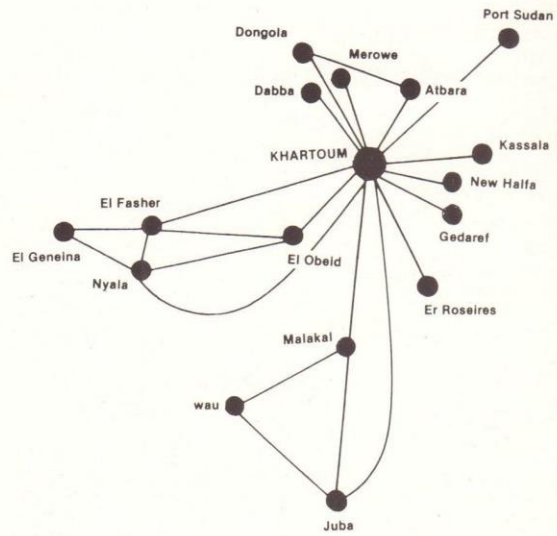

DOMESTIC ROUTE MAP