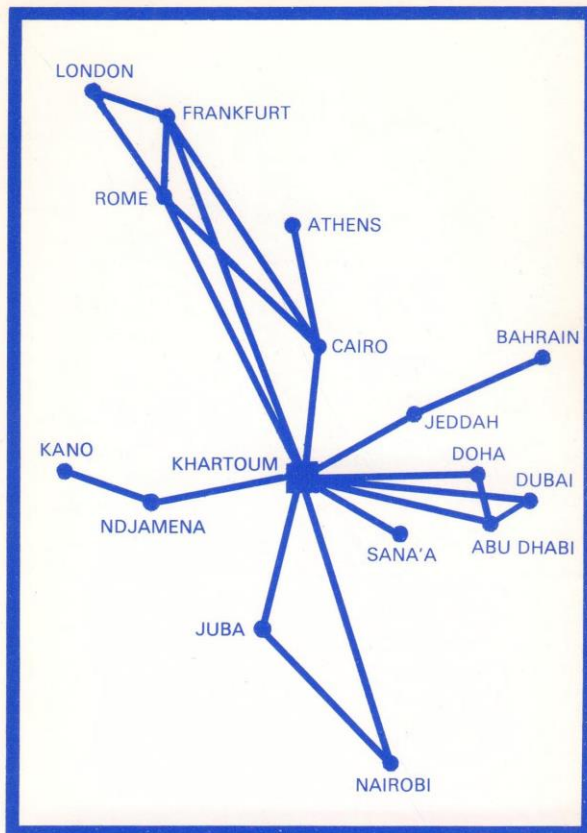

International Route Map