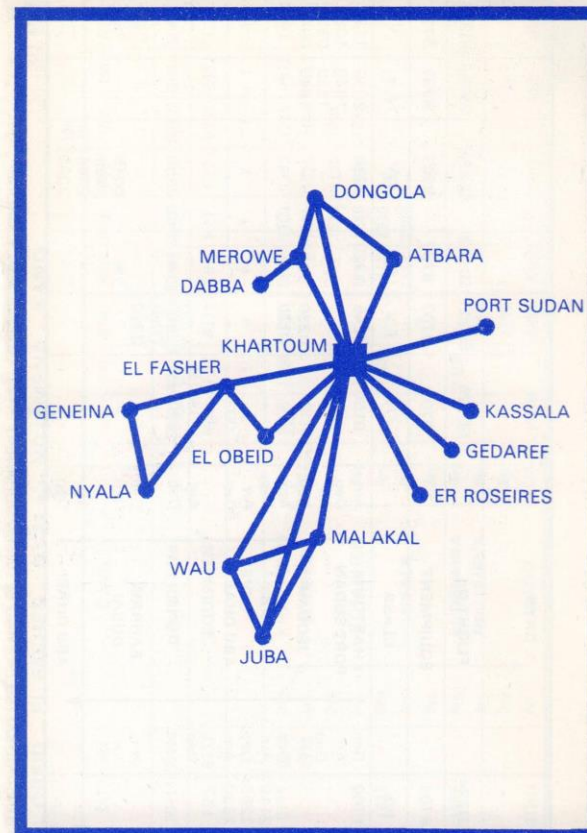

الخطوط الجوية السودانية
SUDAN AIRWAYS

الخطوط الجوية السودانية
SUDAN AIRWAYS

BOOK THROUGH

TIMETABLE

Blue Nile International Jet Services
& White Nile Inter-Africa & Regional Services

MEMBER OF IATA

QUALITY IN AIR TRANSPORT

EFFECTIVE 1st APRIL, 1977

International Route Map

Domestic Route Map

General Information

Baggage

The free allowance for each adult or child paying half fare is

First Class - 30 Kilos (66 lb.)
 Economy Class - 20 Kilos (44 lb.)