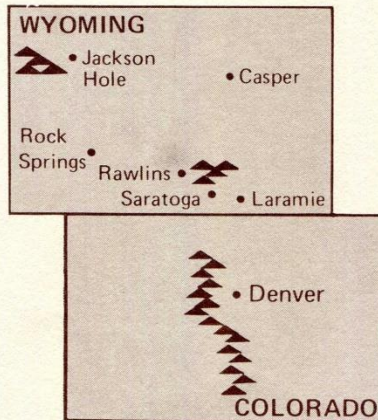

**From
RAWLINS, WYOMING**

LEAVE	ARRIVE	FLT #	STOPS
To: CASPER, WYOMING			
9:10A	9:45A	60	0
2:30P	3:05 P	70	0
8:45P	9:20 P	80	0
To: DENVER, COLORADO			
9:10A	11:00A	41	2
5:35P	7:05 P	71	1
8:45P	11:15P	80	2
To: JACKSON HOLE, WYOMING			
9:10A	12:05P	60	1
To: LARAMIE, WYOMING			
9:10A	10:05A	41	1
5:35P	6:10 P	71	0
8:45P	10:20P	80	1
To: ROCK SPRINGS, WYOMING			
2:30P	4:30P	70	1
To: SARATOGA, WYOMING			
9:10A	9:30A	41	0

**From
ROCK SPRINGS, WYOMING**

LEAVE	ARRIVE	FLT #	STOPS
To: CASPER, WYOMING			
8:10A	9:45A	60	1
To: DENVER, COLORADO			
4:40P	7:05 P	71	2
To: JACKSON HOLE, WYOMING			
8:10A	12:05P	60	2
To: LARAMIE, WYOMING			
4:40P	6:10 P	71	1
To: RAWLINS, WYOMING			
8:10A	8:45A	60	0
4:40P	5:15 P	71	0

For Freight Information –
Call (303) 398-2428

**From
SARATOGA, WYOMING**

LEAVE	ARRIVE	FLT #	STOPS
To: CASPER, WYOMING			
8:05P	9:20 P	80	1
To: DENVER, COLORADO			
9:35A	11:00A	41	1
8:05P	11:15P	80	3
To: LARAMIE, WYOMING			
9:35A	10:05A	41	0
8:05P	10:20P	80	2
To: RAWLINS, WYOMING			
8:05P	8:25 P	80	0

FOR RESERVATIONS AND INFORMATION CALL:

- Denver . . . . . (303) 398-2424
- Casper . . . . . (307) 266-3328
- Laramie . . . . . (307) 742-2856
- Rock Springs . . . . . (307) 382-2788
- Jackson Hole . . . . . (307) 733-5182
- Rawlins . . . . . (307) 324-4446
- Saratoga . . . . . (303) 398-2424

Ask about our connecting flights and joint fares
with most major airlines.