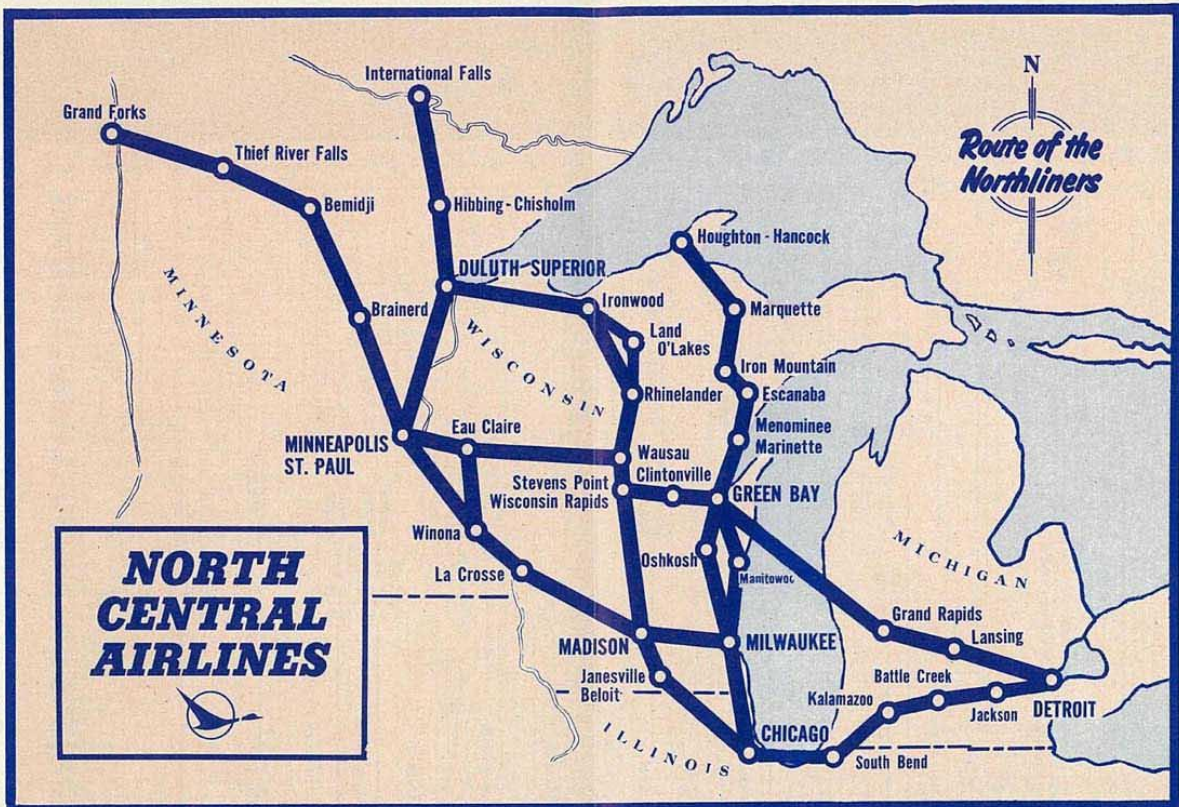

PASSENGER FARES