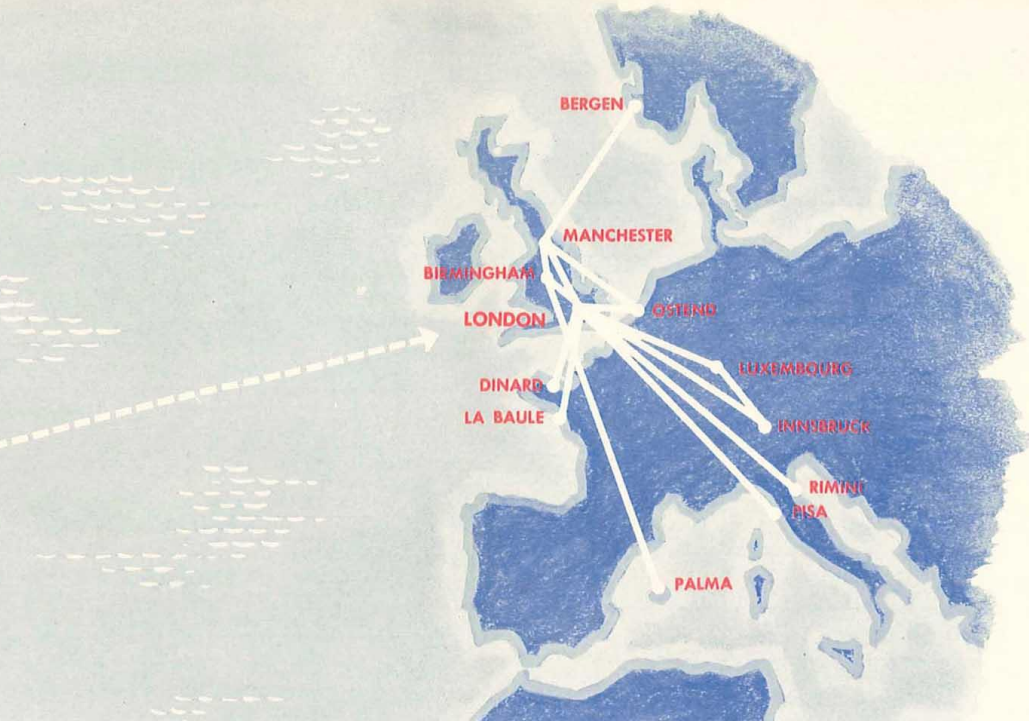

EAGLE

**NASSAU
MIAMI
BERMUDA**

**JET POWERED
VISCOUNTS
and
DOUGLAS DC6s**

*A British
Scheduled
Airline*

EAGLE AIRWAYS Viscount
 Jet powered by Rolls-Royce

EAGLE AIRWAYS "Eaglemaster"
 World-proved Douglas DC6C

British **EAGLE AIRWAYS, LTD.**, together with its associated companies—**EAGLE AIRWAYS (Bermuda)** and **EAGLE AIRWAYS (Bahamas)** fly a *regularly scheduled* network of more than 22,000 route miles in Great Britain, Europe, Canada and the United States. In addition to its scheduled services, Eagle Airways operate world-wide charter services to all six continents.

NORTH-AMERICAN ROUTES

On North American routes to Bermuda and Nassau, Eagle's Jet-Powered **VISCOUNTS** depart regularly

from New York, Washington, Baltimore, Montreal and Miami. Powered by Rolls-Royce, Eagle's **VISCOUNTS** offer you a new experience in flying—spacious seating, fast, smooth, vibration-free travel, with three charming British Stewardesses.

CARGO: To and from airports in all six continents Eagle's "Liftmaster" aircraft carry up to 24,000 lbs. (12 tons) of your cargo at *very lowest rates* per ton-mile. A dependable, time-saving, profit-making asset in competitive world markets.