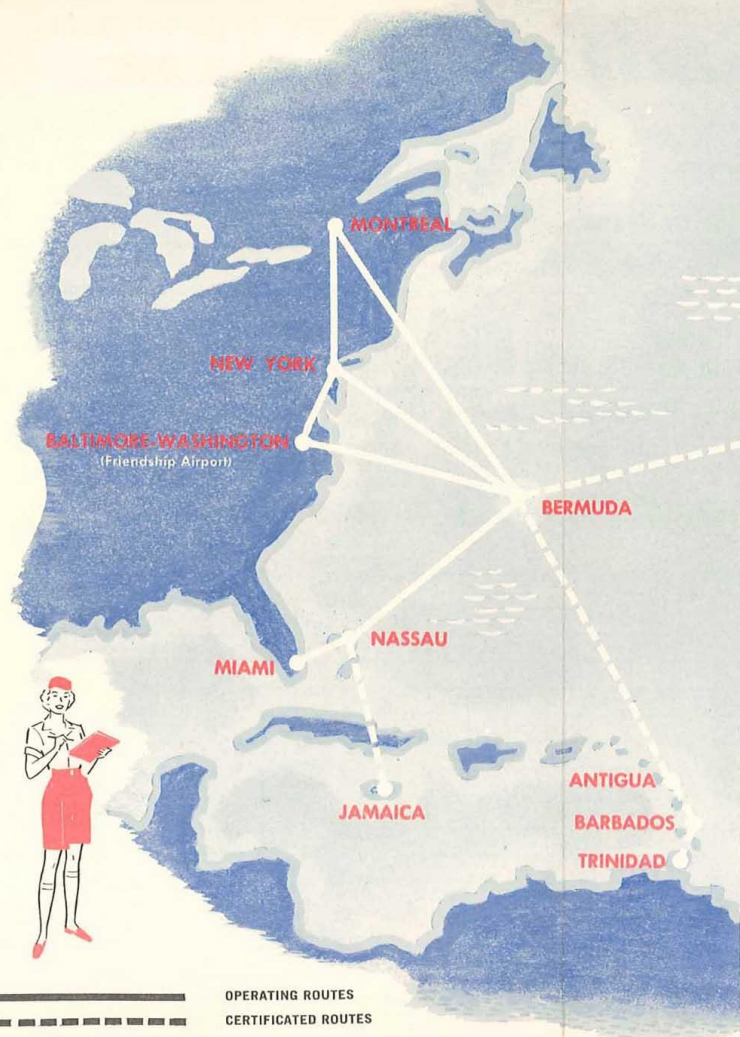

EAGLE

**NASSAU
MIAMI
BERMUDA**

**JET POWERED
VISCOUNTS
and
DOUGLAS DC6s**

*A British
Scheduled
Airline*

EAGLE AIRWAYS Viscount
 Jet powered by Rolls-Royce

EAGLE AIRWAYS "Eaglemaster"
 World-proved Douglas DC6C

British **EAGLE AIRWAYS, LTD.**, together with its associated companies—**EAGLE AIRWAYS (Bermuda)** and **EAGLE AIRWAYS (Bahamas)** fly a *regularly scheduled* network of more than 22,000 route miles in Great Britain, Europe, Canada and the United States. In addition to its scheduled services, Eagle Airways operate world-wide charter services to all six continents.

NORTH-AMERICAN ROUTES

On North American routes to Bermuda and Nassau, Eagle's Jet-Powered **VISCOUNTS** depart regularly

from New York, Washington, Baltimore, Montreal and Miami. Powered by Rolls-Royce, Eagle's **VISCOUNTS** offer you a new experience in flying—spacious seating, fast, smooth, vibration-free travel, with three charming British Stewardesses.

GREAT BRITAIN AND EUROPE

In Great Britain and the European Continent, Eagle Airways routes are served by four-engine Douglas **EAGLEMASTERS**. And remember, Douglas four-engine transports have made hundreds of thousands