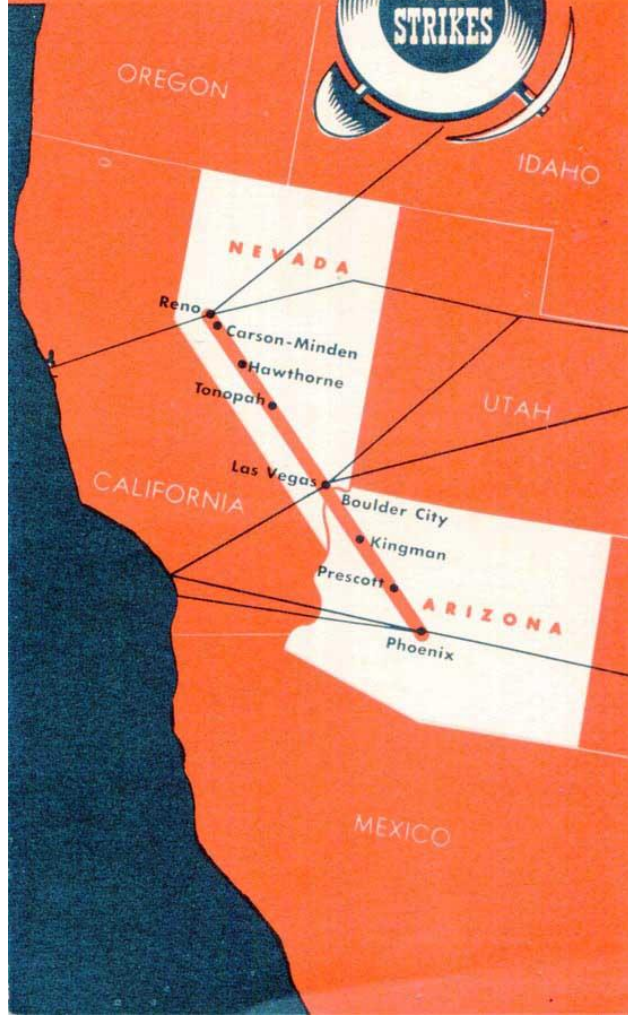

COMPLETE
TIME-TABLE
EFFECTIVE
APRIL 30, 1950

flight schedule

RESERVATIONS—TICKET OFFICES—GROUND SERVICE

CITY	TICKET OFFICE	PHONE	Limousine or Cab Fare
CARSON CITY, Nev	Douglas-Tahoe Airport	Gard 4131	Cab Rate
HAWTHORNE, Nev	Municipal Airport	199	1.00
KINGMAN, Ariz	Municipal Airport	32R2	1.25
LAS VEGAS, Nev	New McCarran Field	3100	1.00
MINDEN, Nev	Douglas-Tahoe Airport	Gard 4131	1.50
PHOENIX, Ariz	Sky Harbor Airport	4-7371	.75
PHOENIX, Ariz	Adams Hotel	4-7371	
PRESCOTT, Ariz	Municipal Airport	252	1.00
RENO, Nev	United Airline Airport	29001	.75
TONOPAH, Nev	Municipal Airport	742	1.50
SAN FRANCISCO	Shreve Bldg.	SU 1-5665	

OR YOUR TRAVEL AGENT

Air Mail Route 105

BONANZA AIR LINES, INC.

Effective April 30, 1950

5	3	1		2	4	6
5:10p	11:40a		Lv Reno	PDT Ar	11:05a	4:35p
5:31p	12:01p		Ar Carson City-Minden	Lv	10:47a	4:17p
5:34p	12:04p		Lv Carson City-Minden	Ar	10:44a	4:14p
6:09p	12:39p		Ar Hawthorne	Lv	10:07a	3:37p
6:12p	12:42p		Lv Hawthorne	Ar	10:04a	3:34p
6:50p	1:20p		Ar Tonopah	Lv	9:23a	2:53p
6:53p	1:23p		Lv Tonopah	Ar	9:20a	2:50p
#	#		Death Valley		#	#
8:10p	2:40p		Ar Las Vegas	Lv	8:00a	1:30p
	3:35p	7:45a	Lv Las Vegas	PDT Ar		1:00p
	&	&	& Boulder City	&		&
	4:04p	8:24a	Ar Kingman	MST Lv		12:22p
	4:07p	8:27a	Lv Kingman	Ar		12:19p
	4:48p	9:08a	Ar Prescott	Lv		11:39a
	4:51p	9:11a	Lv Prescott	Ar		11:36a
	5:30p	9:50a	Ar Phoenix	MST Lv		10:55a

EXPLANATION:

All Trips flown with DC-3 Planes
All Flights operate daily
PDT Pacific Daylight Time
MST Mountain Standard Time

#—Service temporarily suspended
&—Service temporarily through
Las Vegas Municipal Airport