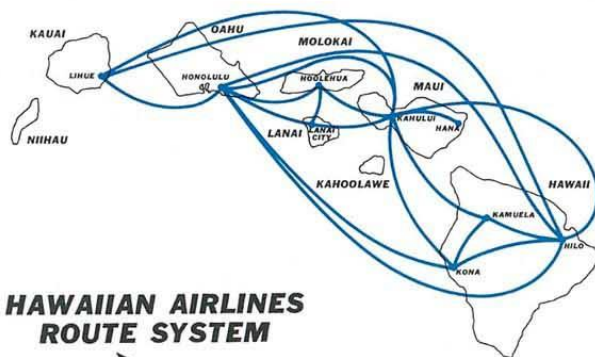

The Hertz a•Go•Go in Hawaii:

Do your own thing!

More can go for
the price of one.

Go when you want
Go where you want
Go with whom you want

Go right

to your nearest Hertz counter and reserve our "Neighbor Island Special." It's the smart way to rent a car in Hawaii. Just \$39.00 plus gas and 9¢ a mile lets you drive one of our new class A compact sedans for seven full days on Oahu, Maui, Kauai, and Hawaii. You get 30 days to use up the seven days of driving throughout the islands.

We'll reserve a car for
you here or anywhere.

We'll even pick you up at
any Waikiki hotel — FREE.

HERTZ: the key to turn you on.

HAWAIIAN AIRLINES

TIMETABLE EFFECTIVE SEPTEMBER 3, 1969

40th ANNIVERSARY YEAR

HOLDER OF THE
WORLD'S SAFETY RECORD

When you fly aboard Hawaiian Airlines exclusive DC-9's, there's a beautiful view from every seat. You get a choice of three seats on one side of the aisle . . . two on the other. So there are 20% more window seats than any other inter-island jet. And, there's a fabulous view inside the plane too . . . of Hawaiian's charming stewardesses. They're more than ornamental . . . they'll bring you coffee or juice in the morning, serve your favorite cocktail or juice after 10 a.m. Or bring you the latest edition of the Honolulu newspapers.

So if you don't want to miss a *thing*, fly with the leader . . . Hawaiian Airlines.

HAWAIIAN AIRLINES ROUTE SYSTEM

STOPOVER CHARGES: COMMON AND REGULAR FARES

Passengers may connect to any neighbor island direct for no additional charge OR passengers stopping over will pay a basic charge of \$5.00 (plus 5% tax) per stop-over in conjunction with circle or round trip Common Fare routings to or from mainland U.S.A. or Canada.