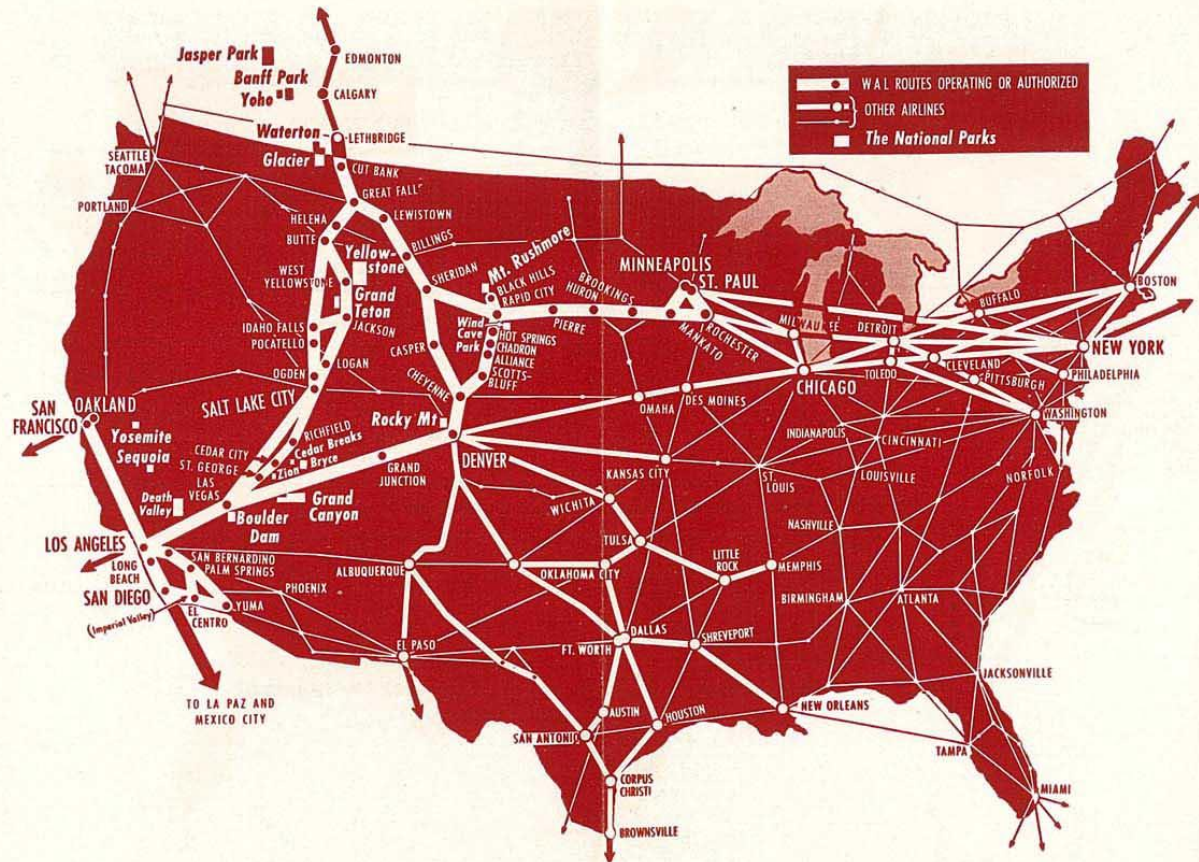

WESTERN AIR LINES

APRIL 1st, 1947

NOW FOR THE FIRST TIME
Through Service Between California, Denver
 AND
MINNEAPOLIS-ST. PAUL
 via WESTERN all the way

Two important new air routes between Minnesota points and the West will be opened by Western Air Lines when through service to and from Minneapolis-St. Paul is inaugurated on April 1.

TWIN CITIES-DENVER-LOS ANGELES

Fast, through service between Southern California and Minneapolis-St. Paul, saving hundreds of miles and hours of travel time via Denver. Only three stops en route.

TWIN CITIES-SHERIDAN-GREAT FALLS

A new East-West route linking Minneapolis, St. Paul and Rochester, Minnesota, to the principal cities of South Dakota, Wyoming and Montana.

These two new trunk air routes bring distant population centers to within a few hours' travel time . . . strengthening community interest and building commerce and trade.