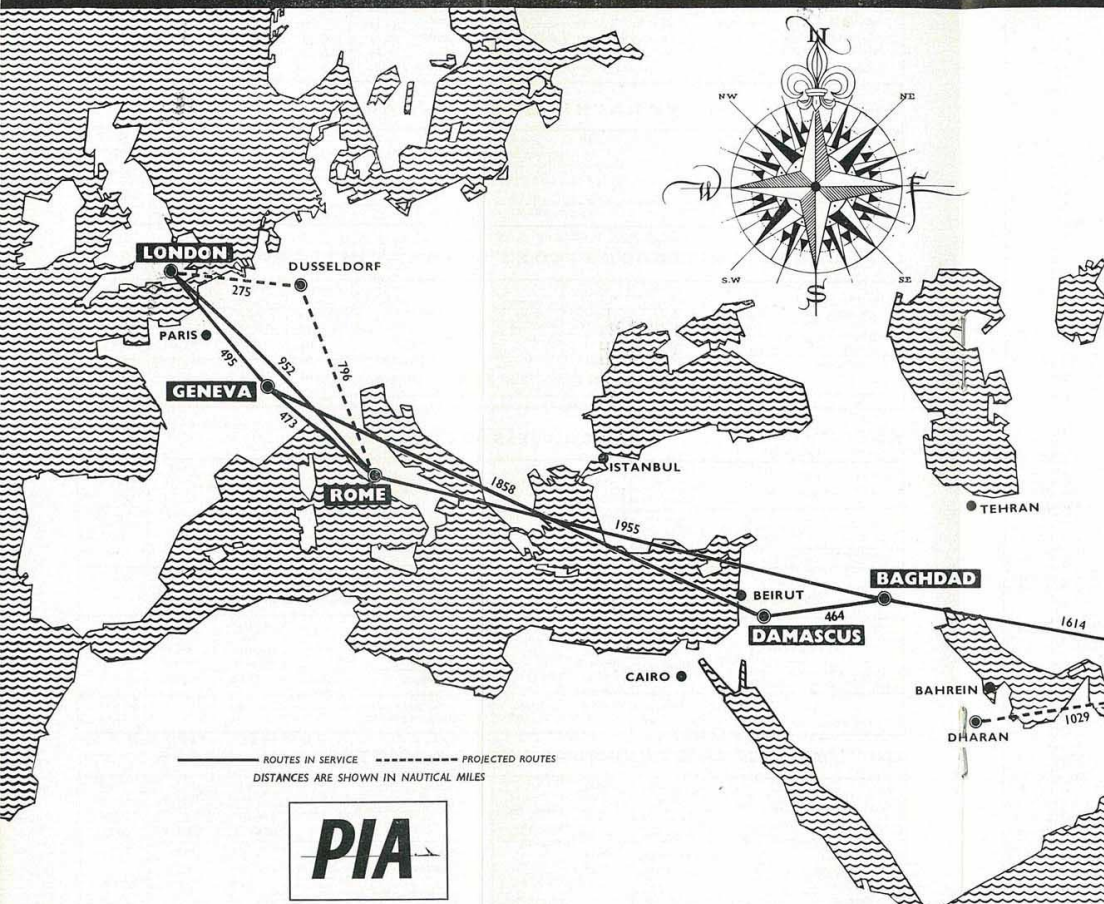

PAKISTAN INTERNATIONAL AIRLINES ROUTE MAP

CALENDAR 1958

JANUARY							FEBRUARY							MARCH							APRIL						
S	M	Tu	W	Th	F	S	S	M	Tu	W	Th	F	S	S	M	Tu	W	Th	F	S	S	M	Tu	W	Th	F	S
.	.	.	1	2	3	4	2	3	4	5	6	7	8	2	3	4	5	6	7	8	6	7	8	9	10	11	12
5	6	7	8	9	10	11	9	10	11	12	13	14	15	9	10	11	12	13	14	15	13	14	15	16	17	18	19
12	13	14	15	16	17	18	16	17	18	19	20	21	22	16	17	18	19	20	21	22	20	21	22	23	24	25	26
19	20	21	22	23	24	25	23	24	25	26	27	28	23	24	25	26	27	28	29	27	28	29	30	.	.	.	
26	27	28	29	30	31	.	.	.	.	.	.	.	30	31	.	.	.	.	29	28	29	30	.	.	.		

MAY							JUNE							JULY							AUGUST						
S	M	Tu	W	Th	F	S	S	M	Tu	W	Th	F	S	S	M	Tu	W	Th	F	S	S	M	Tu	W	Th	F	S
.	.	.	1	2	3	4	1	2	3	4	5	6	7	1	2	3	4	5	.	.	3	4	5	6	7	8	9
4	5	6	7	8	9	10	8	9	10	11	12	13	14	6	7	8	9	10	11	12	10	11	12	13	14	15	16
11	12	13	14	15	16	17	15	16	17	18	19	20	21	13	14	15	16	17	18	19	17	18	19	20	21	22	23
18	19	20	21	22	23	24	22	23	24	25	26	27	28	20	21	22	23	24	25	26	24	25	26	27	28	29	30
25	26	27	28	29	30	31	29	30	.	.	.	.	27	28	29	30	31	.	.	31	.	.	.	.	.	.	

SEPTEMBER							OCTOBER							NOVEMBER							DECEMBER								
S	M	Tu	W	Th	F	S	S	M	Tu	W	Th	F	S	S	M	Tu	W	Th	F	S	S	M	Tu	W	Th	F	S		
.	.	1	2	3	4	5	6	.	.	1	2	3	4	.	.	1	2	3	4	5	6	.	.	1	2	3	4	5	6
7	8	9	10	11	12	13	5	6	7	8	9	10	11	2	3	4	5	6	7	8	7	8	9	10	11	12	13		
14	15	16	17	18	19	20	12	13	14	15	16	17	18	9	10	11	12	13	14	15	14	15	16	17	18	19	20		
21	22	23	24	25	26	27	19	20	21	22	23	24	25	16	17	18	19	20	21	22	21	22	23	24	25	26	27		
28	29	30	.	.	.	.	26	27	28	29	30	31	.	23	24	25	26	27	28	29	28	29	30	31	.	.	.