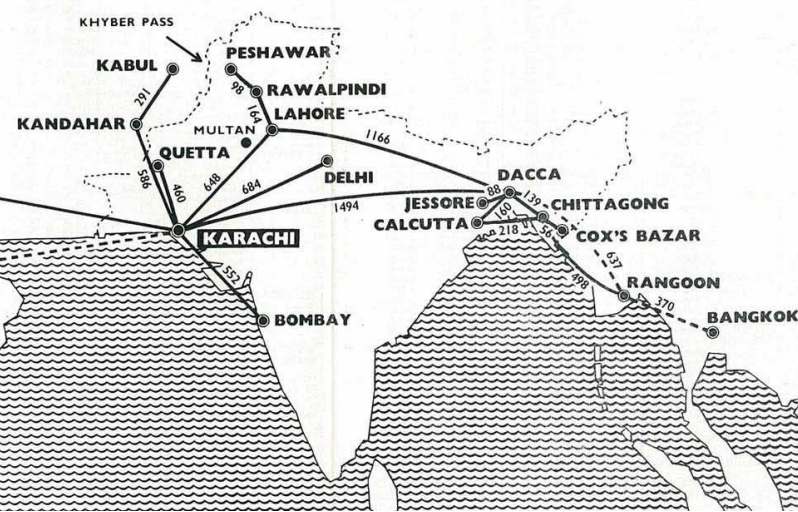

Two Luxurious Super-Constellation flights weekly in each direction Europe-Pakistan