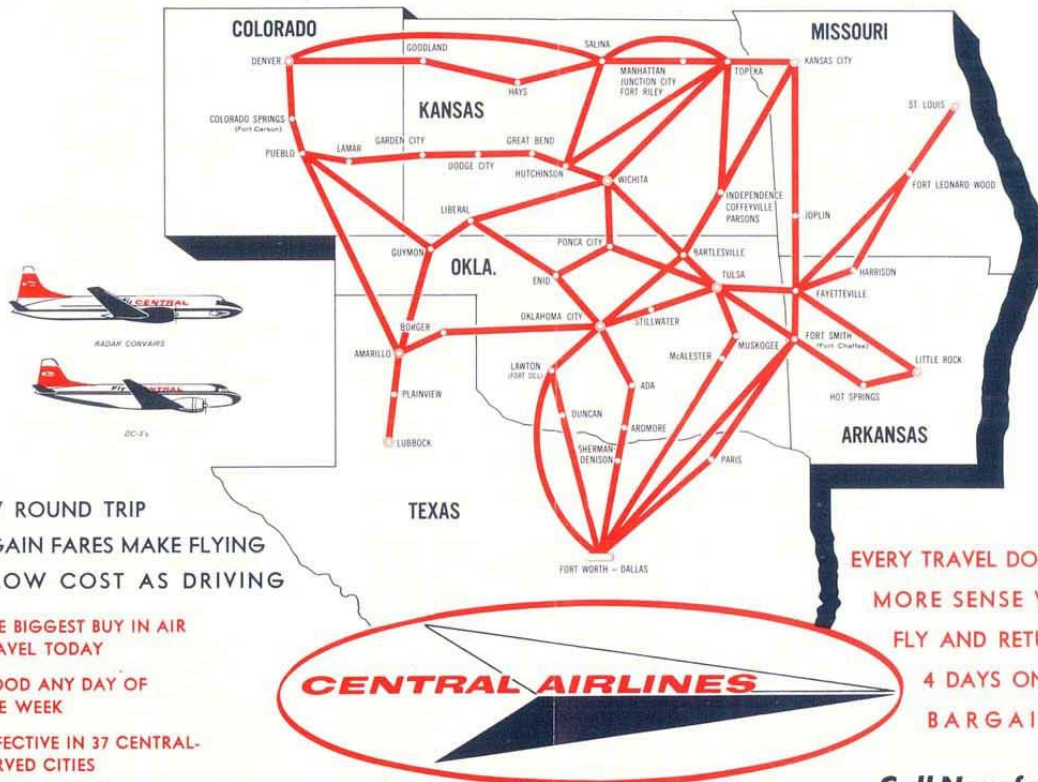

FLY
CENTRAL

SYSTEM SCHEDULES
EFFECTIVE JUNE 1, 1962

NOW

NEW BARGAIN
FARES*

SAVE YOU
ON RETURN TRIP 75%

*Between selected cities.
Call Central for details!

One of America's Scheduled Public Service Airlines
Serving
ARKANSAS • COLORADO • MISSOURI
OKLAHOMA • KANSAS • TEXAS

KEITH KAHLE, President
GENERAL OFFICES
CENTRAL AIRLINES
AMON CARTER FIELD
FORT WORTH, TEXAS

FLY NEW 4-DAY BARGAIN FARES
SAVE 75% ON RETURN TRIP

NOW ROUND TRIP
BARGAIN FARES MAKE FLYING
AS LOW COST AS DRIVING

- THE BIGGEST BUY IN AIR TRAVEL TODAY
- GOOD ANY DAY OF THE WEEK
- EFFECTIVE IN 37 CENTRAL-SERVED CITIES

EVERY TRAVEL DOLLAR MAKES
MORE SENSE WHEN YOU
FLY AND RETURN WITHIN
4 DAYS ON CENTRAL'S
BARGAIN FARES.

BARGAIN FARES apply on any flight on round trip basis only. Travel may begin on any day; return trip must be completed within 3 days in addition to day of departure. ALL FARES PLUS TAX.

Fly to the
Seattle World's
Fair . . .
April 21 - Oct. 21