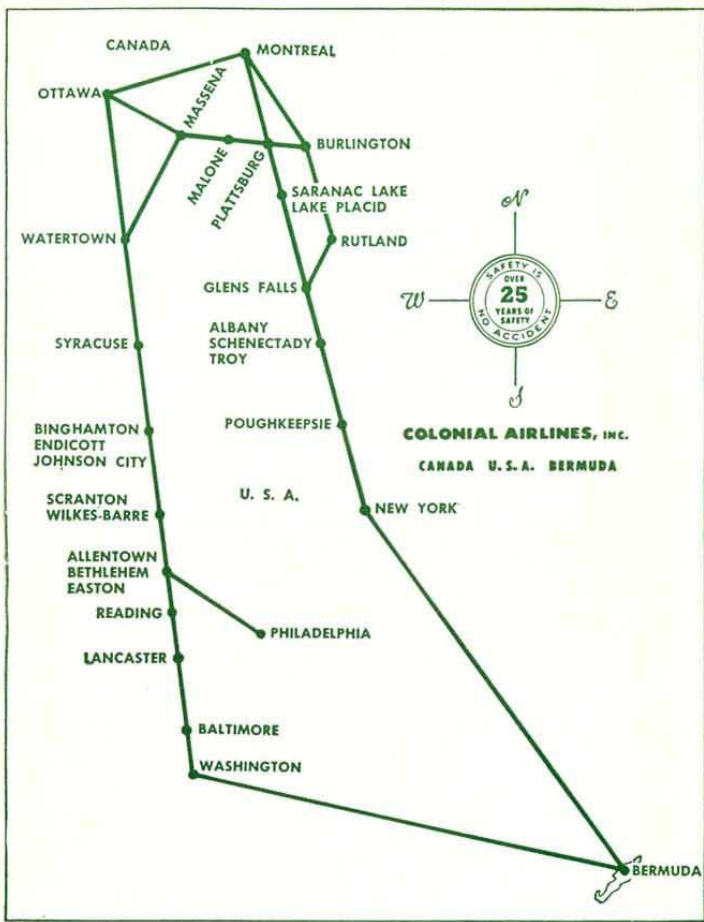

RESERVATIONS MAY BE MADE THROUGH YOUR LOCAL TRAVEL AGENT

COLONIAL AIRLINES

Daily Skycruises to Bermuda

AMERICA • CANADA • BERMUDA

Serving

The St. Lawrence Seaway Area

Colonial Airlines
is timed by **Benrus**
the Official Watch
of famous Airlines

NEW YORK TO ALBANY - TROY - SCHENECTADY

	2	420	4	432	14
	Daily	Ex. Sun.	Daily	Ex. Sat.	Daily
New York (EST) Lv	6:30	7:30	11:15	3:50	PM 8:00
Albany-Troy-Schenectady (EST) Ar	7:30	8:25	12:27	4:45	9:00

ALBANY - SCHENECTADY - TROY TO NEW YORK

NEW YORK — VERMONT — CANADA

NORTHBOUND	2 Daily	420 Ex. Sun.	402 Daily	4 Daily	432 Ex. Sat.	14 Daily	460 Ex. Sat.	SOUTHBOUND	23 Daily	425 Ex. Sun.	403 Daily	33 Daily	5 Daily	417 Ex. Sat.	461 Ex. Sat.
New York (EST) Lv	6:30	7:30	7:45	11:15	3:50	8:00	11:30	Ottawa (EST) Lv	AM	AM	AM	PM	PM	PM	PM
Poughkeepsie Lv				11:15	4:45	9:00		Montreal Lv			11:00				
Albany-Troy Lv	7:30	8:25		12:27	4:45	9:00		Massena Lv			11:40				
Schenectady Lv	7:40	8:35		12:35	4:55	9:10		Burlington Lv			12:00				
Glens Falls Lv		8:55		9:05	5:15	9:33		Saranac Lake Lv			1:50				
Rutland Lv				1:10	5:25			Lake Placid Lv			2:11				
Saranac Lake Lv	8:35			1:15				Burlington Ar			3:05				
Lake Placid Lv	8:40							Burlington Ar			3:15				
Burlington Lv		9:40						Plattsburgh Lv			3:05				
Burlington Lv		9:55			2:00	6:10		Plattsburgh Ar			3:15				
Plattsburgh Lv	9:01	10:10			6:25			Saranac Lake Lv			3:05				
Plattsburgh Lv	9:11							Lake Placid Lv			3:10				
Malone Lv	F 9:30							Rutland Lv			3:10				
Massena Ar	9:55							Rutland Ar			3:55				
Montreal Ar	On to							Glens Falls Lv			4:15				
Montreal Lv	Syr. &	9:30			2:35	6:00		Albany-Troy Lv			4:25				
Ottawa (EST) Ar	Wash.	10:00			3:00	6:10		Schenectady Lv			4:05				
		10:40			3:45	6:25		Poughkeepsie Lv			4:15				
								New York (EST) Ar			5:27				