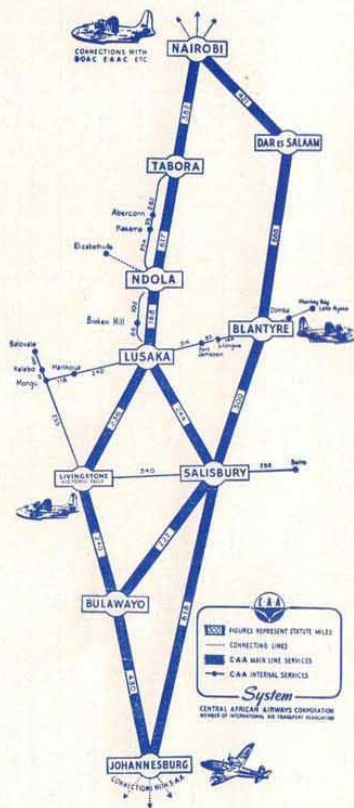

LOCAL FEEDER SERVICES

EAST BOUND Read Down			NYASALAND NORTHERN RHODESIA			WEST BOUND Read Up		
Mon.	Thu.	Fri.	DAYS			Mon.	Thu.	Fri.
0810	0830	0745	Dep.	LUSAKA	Arr.	1800	1325	1800
1025	1045	1000	Arr.	FORT JAMESON	Dep.	1550	1115	1550
1050	—	1030	Dep.		Arr.	1530	—	1530
1130	—	1110	Arr.	LILONGWE	Dep.	1450	—	1450
1150	—	1130	Dep.		Arr.	1430	—	1430
1250	—	1230	Arr.	BLANTYRE	Dep.	1330	—	1330

EAST BOUND Read Down			BEIRA SERVICES			WEST BOUND Read Up		
Mon. †	Wed.	Sat.	DAYS			Mon. †	Wed.	Sun.
1210	0645	1415	Dep.	SALISBURY	Arr.	1110	1755	1010
1350	0840	1610	Arr.	BEIRA	Dep.	0930	1600	0815

† Service operated by D.E.T.A.

SOUTH & EAST BOUND Read Down		BAROTSELAND SERVICES		NORTH & WEST BOUND Read Up	
Tue.	Wed.	DAYS		Tue.	Wed.
1240	—	Dep.	BALOVALE	Arr.	1215
1325	—	Arr.	KALABO	Dep.	1130
1350	—	Dep.	MONGU	Arr.	1105
1415	—	Arr.	MANKOYA	Dep.	1040
1500	1220	Dep.	LIVINGSTONE	Arr.	1015
	1310	Arr.	LUSAKA	Dep.	1150
	1335	Dep.		Arr.	1100
1645	—	Arr.		Dep.	1035
—	1510	Arr.		Dep.	0900

SOUTH BOUND Read Down		NORTHERN RHODESIA		NORTH BOUND Read Up	
FRIDAY				TUESDAY	
0920		Dep.	ABERCORN	Arr.	1210
1000		Arr.	KASAMA	Dep.	1130
1020		Dep.	N'DOLA	Arr.	1110
1150		Arr.	BROKEN HILL ✕	Dep.	0940
1210		Dep.	LUSAKA	Arr.	0920
1250		Arr.		Dep.	0840
1310		Dep.		Arr.	0820
1340		Arr.		Dep.	0750

✕ On demand stops for passengers subject to airport availability.

"BETTER TRAVEL" by **CENTRAL AFRICAN AIRWAYS**